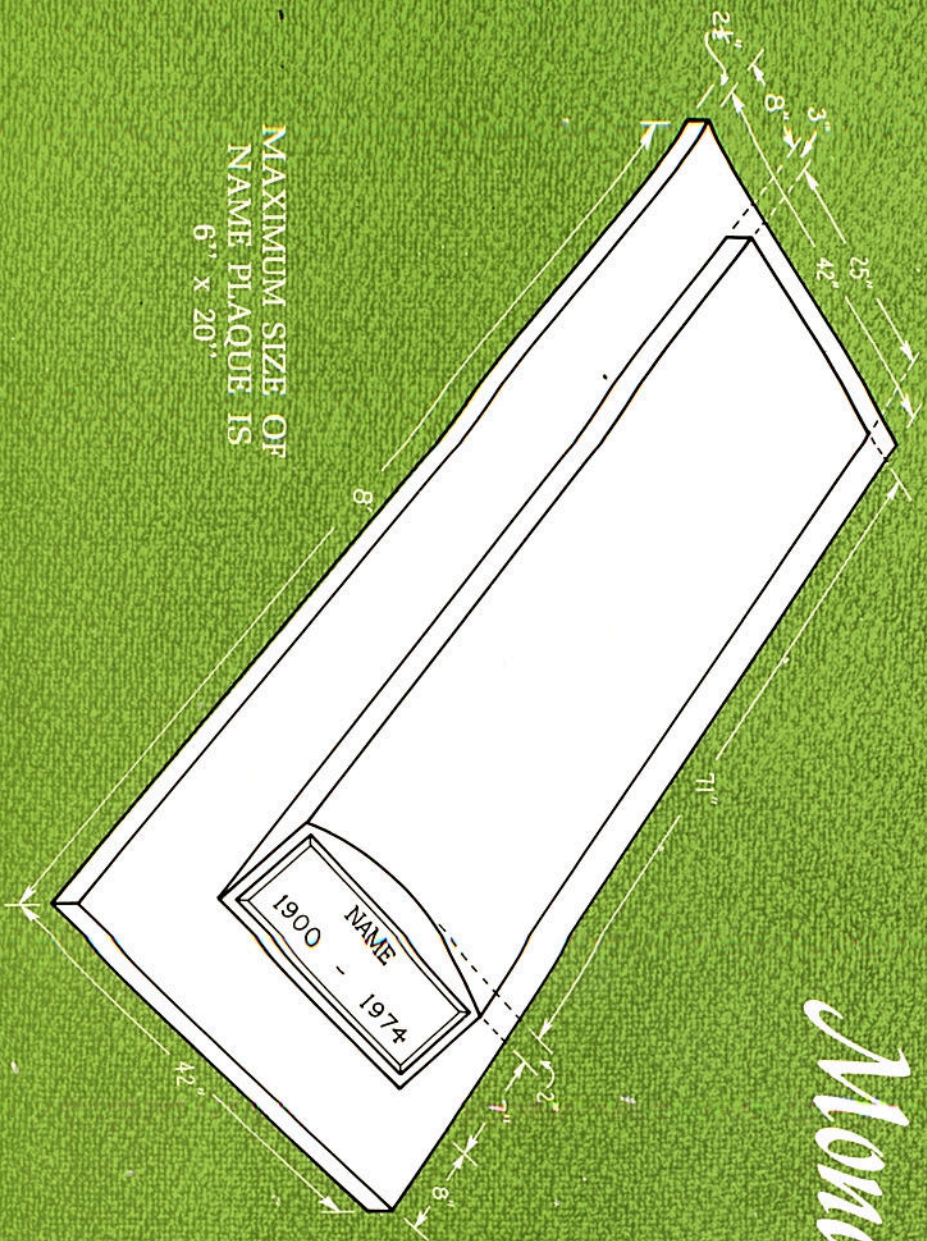

SIDE VIEW

3/4 VIEW

# Monarch Grave Cover

MAXIMUM SIZE OF  
NAME PLAQUE IS  
6" x 20"

FRONT VIEW

REAR VIEW