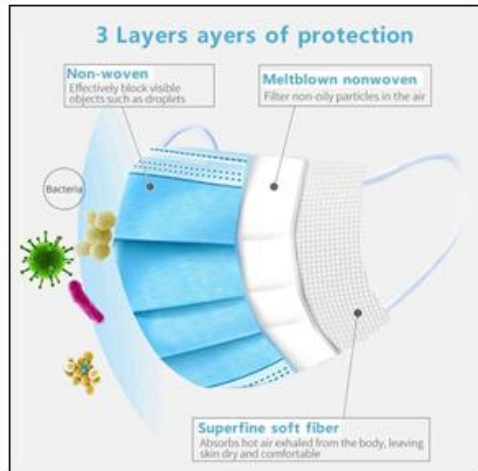

## 3 Ply Disposable Adult Facemask

### Features

- **Non Woven** – blocks visible objects as droplets
- **Meltblown Non Woven** – filter non oily particles in the air.
- **Superfine Soft Fiber** – Absorbs hot air exhaled from the body leaving skin dry and comfortable

## 3 Ply Disposable Youth Facemask

Masks are made of non-woven fabric and filter materials. Masks Covers the user’s mouth, nose, and jaw, worn in normal environments. This is a disposable mask intended for single use only. Keep away from fire and in a dry well ventilated, non-corrosive gas environment. Adjustable Nose Clip, High elasticity of ear hook. Waterproof test of melt blown fabric