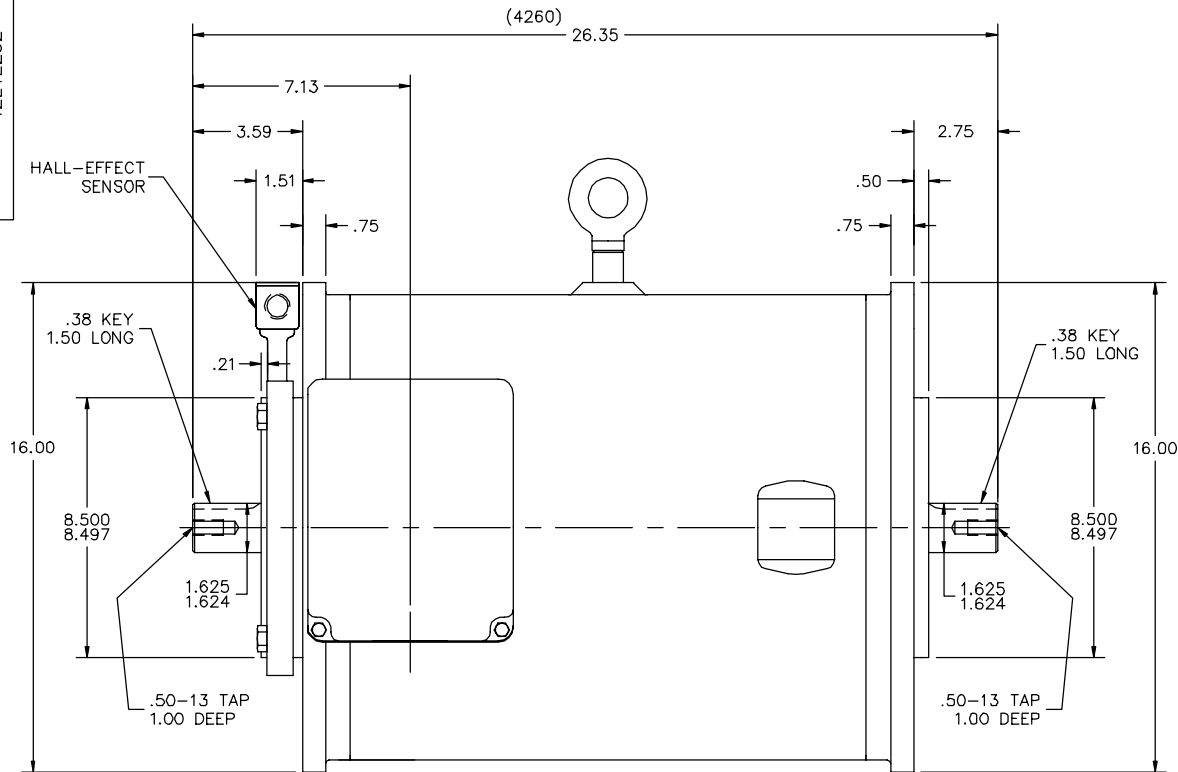

42LYE252

FR. SEAL DETAIL

PU. SEAL DETAIL

CUSTOMER IS RESPONSIBLE FOR DETERMINING THAT BALDOR'S PRODUCT WILL PERFORM SUITABLY IN THE INTENDED APPLICATION.

REV. DESC: INCREASED OVERALL LENGTH BY 1.125"

REV. LTR: A VERSION: 01 TDR: 000000586463

FILE: \AAA\00178\062 REVISED: 10:17:48 03/22/2011 BY: ENSHABO

MTL: -

BALDOR

VER TEAO 324-6TYZ WD FEAT'S 312 BRGS W/DBL SH & HALL SENSOR

SH 1 of 1

42LYE252