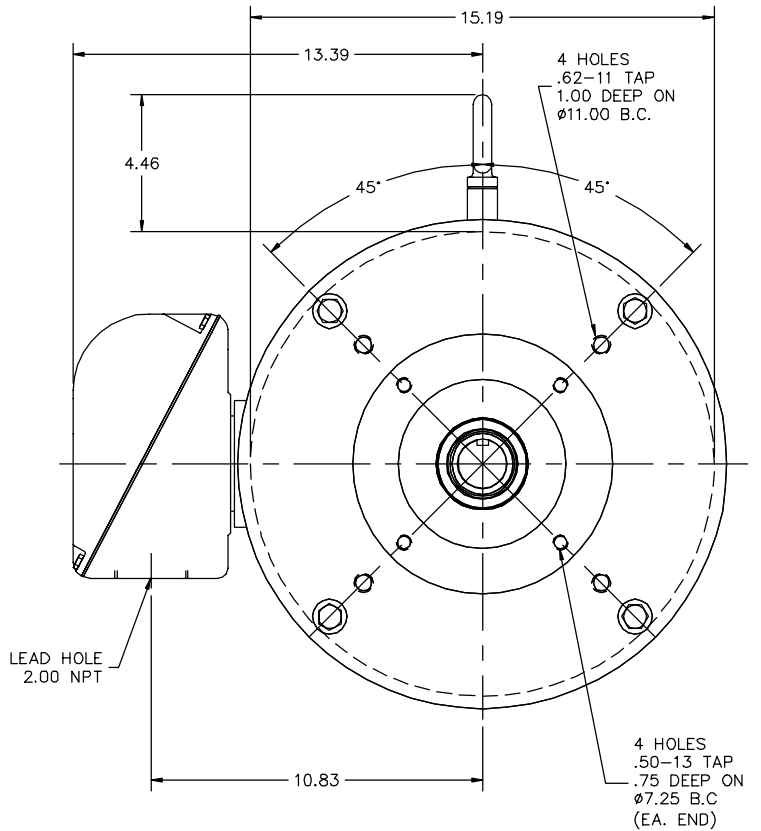

42LYE252

FR. SEAL DETAIL

PU. SEAL DETAIL

CUSTOMER IS RESPONSIBLE FOR DETERMINING THAT BALDOR'S PRODUCT WILL PERFORM SUITABLY IN THE INTENDED APPLICATION.

REV. DESC: INCREASED OVERALL LENGTH BY 1.125"

REV. LTR: A VERSION: 01 TDR: 000000586463

FILE: \AAA\00178\062 REVISED: 10:17:48 03/22/2011 BY: ENSHABO

MTL: -

BALDOR

VER TEAO 324-6TYZ WD FEAT'S 312 BRGS W/DBL SH & HALL SENSOR

SH 1 of 1

42LYE252